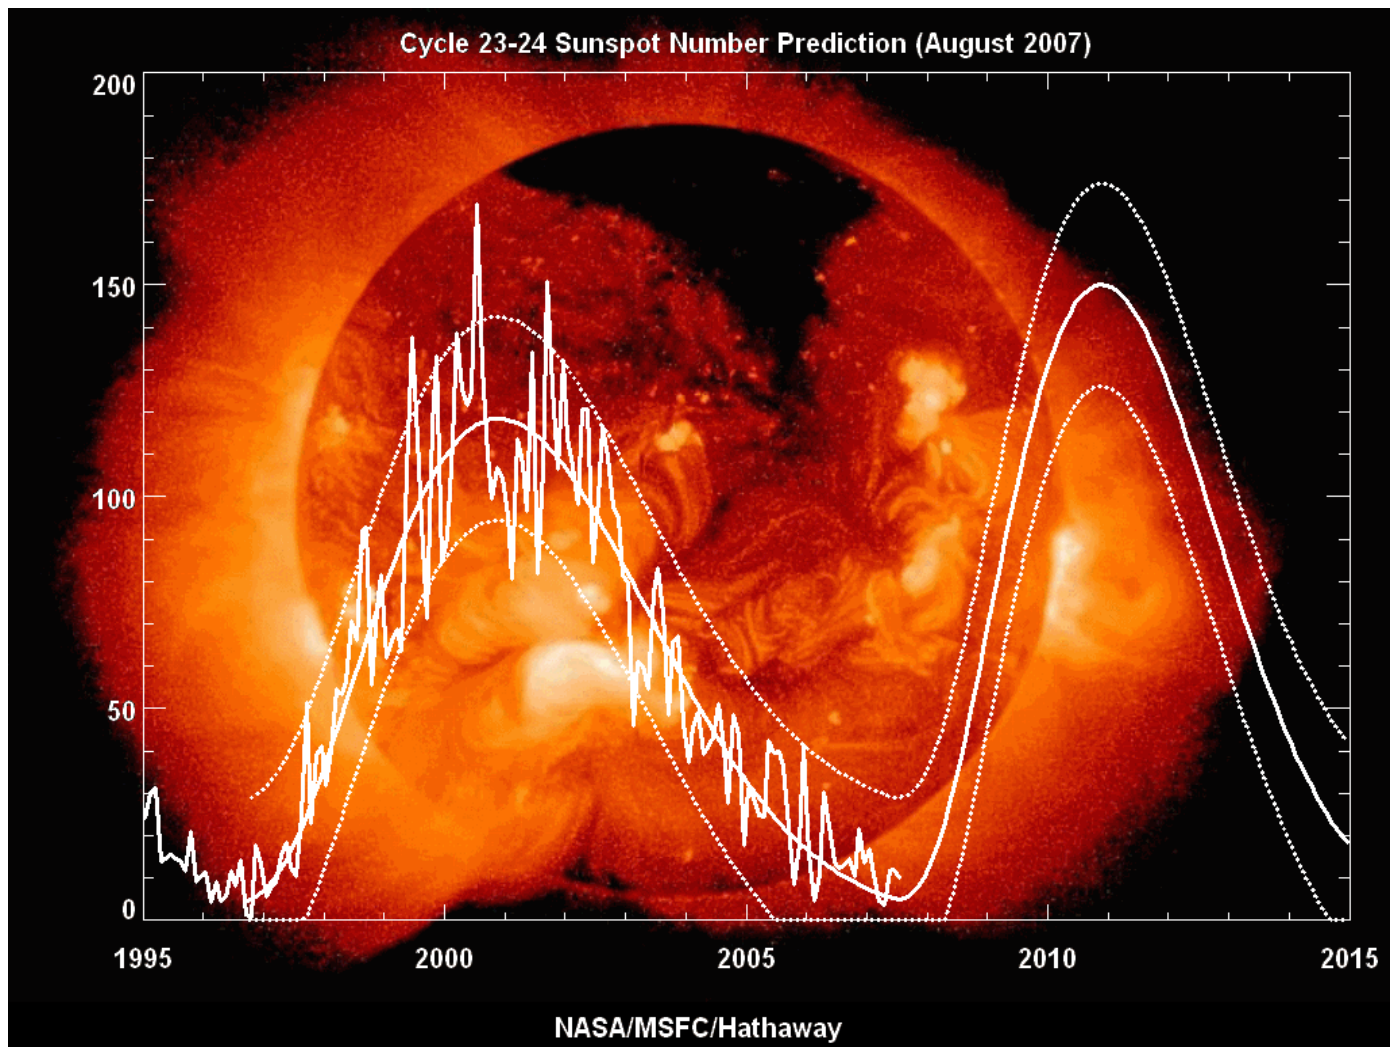

The DX HUNTER

OCTOBER 07

2007 2007
Oct25 Oct30

Grenada

J3

Home Call

By AC8G K1EP KA7KUZ W8CAA W8GEX W8KKF
WA8LOW WC4D N7AZ K0RH N0RB KI4QCS
mostly as J3/homecall; 160-6m; multi-mode; QSL
via home call or as announced

NASA's LATEST PREDICTION

If you have articles or information of interest and would like it published in the NEWSLETTER, send or e-mail them to me. Pictures are also needed. This is YOUR Newsletter.